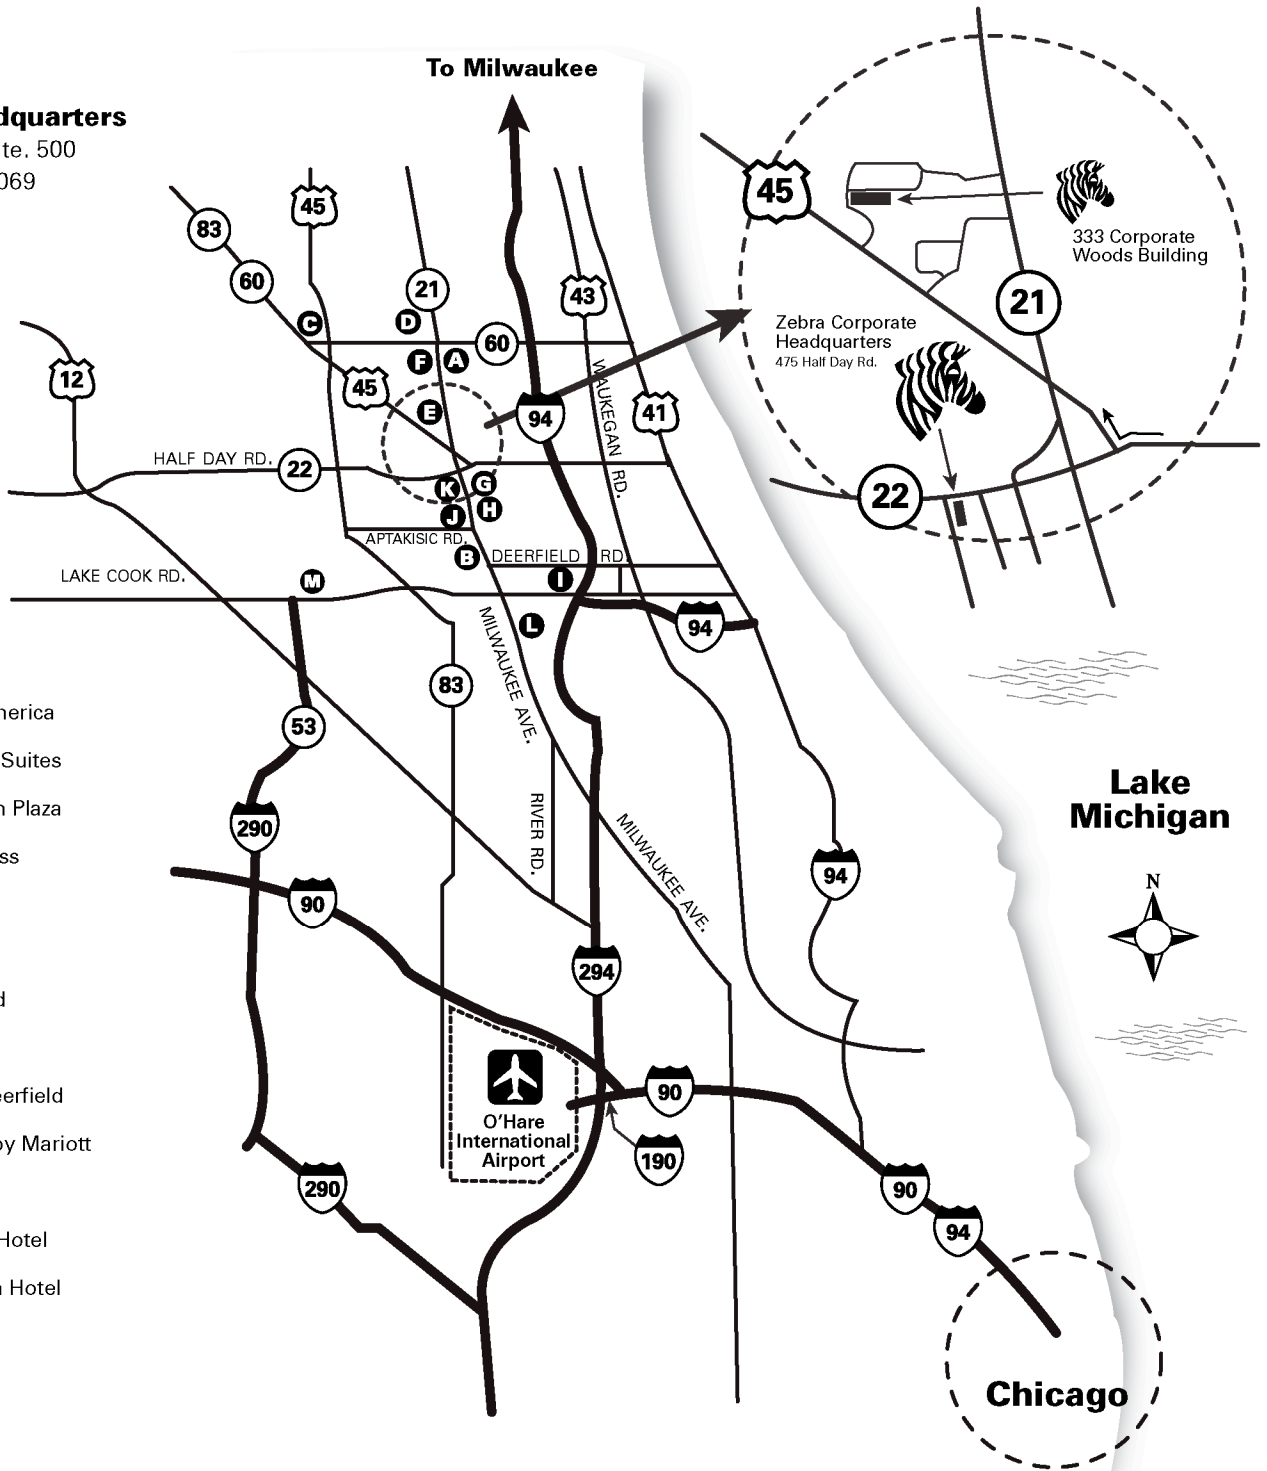

Corporate Headquarters

475 Half Day Rd., Ste. 500
Lincolnshire, Ill. 60069
P +1 847 634 6700

- A** Extended Stay America
- B** Hampton Inn and Suites
- C** Holiday Inn Crown Plaza
- D** Holiday Inn Express
- E** Homestead
- F** Hotel Indigo
- G** Marriott Courtyard
- H** Marriott Resort
- I** Marriott Suites Deerfield
- J** Springhill Suites by Marriott
- K** Staybridge Suites
- L** Westin Wheeling Hotel
- M** Wyndham Garden Hotel

1. From O'Hare Airport

Take **190 East** to **294 North** (to Milwaukee - pay 1 toll) to **22** Half Day Rd. Turn **left** onto **22** Half Day Road.

1B. Take **22** Half Day Rd. **West** to Millbrook Dr.

2. From downtown Chicago (Loop)

Take **94 North** (pay 1 toll) to **22** Half Day Rd. Turn **left** onto **22** Half Day Road. Proceed as outlined in step **1B**.

3. From Milwaukee and Far North Suburbs

Take **94 South** to **22** Half Day Rd. Turn **right** onto **22** Half Day Road. Proceed as outlined in step **1B**.